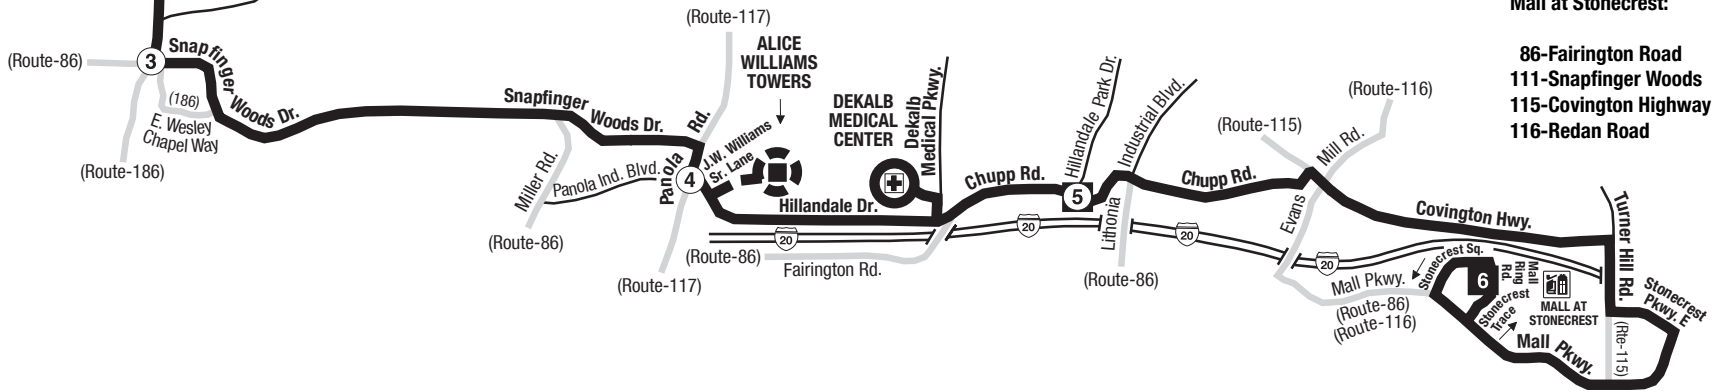

**Routes intersecting at Indian Creek Station:
Rutas intersectando en la Estación Indian Creek:**

- 24-McAfee/Hosea Williams**
- 107-Glenwood**
- 111-Snapfinger Woods**
- 116-Redan Road**
- 119-Hairston Road/Stone Mountain Village**

**NORTH
NORTE**

- INTERSECTING ROUTES**
Rutas Intersectando
- SELECT TRIPS**
Seleccionar Viajes

**Routes intersecting at the Mall at Stonecrest:
Rutas intersectando en el Mall at Stonecrest:**

- 86-Fairington Road**
- 111-Snapfinger Woods**
- 115-Covington Highway**
- 116-Redan Road**