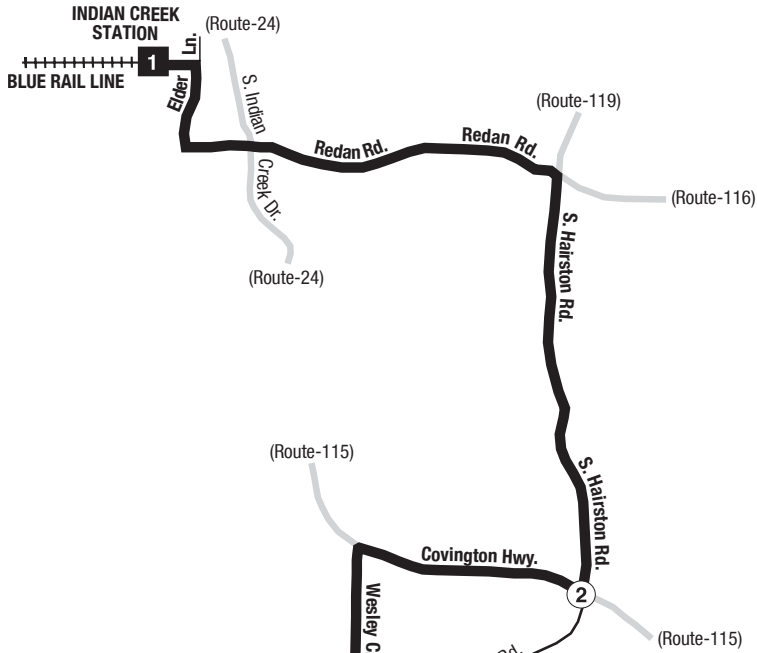

**Routes intersecting at Indian Creek Station:
Rutas intersectando en la Estación Indian Creek:**

- 24-McAfee/Hosea Williams**
- 107-Glenwood**
- 111-Snapfinger Woods**
- 116-Redan Road**
- 119-Hairston Road/Stone Mountain Village**

**NORTH
NORTE**

- INTERSECTING ROUTES**
Rutas Intersectando
- SELECT TRIPS**
Seleccionar Viajes

**Routes intersecting at the Mall at Stonecrest:
Rutas intersectando en el Mall at Stonecrest:**

- 86-Fairington Road**
- 111-Snapfinger Woods**
- 115-Covington Highway**
- 116-Redan Road**